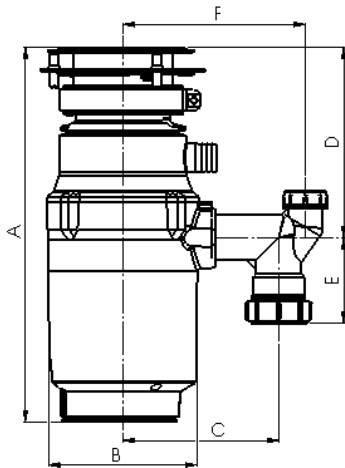

FWD-050S

*Efficient and reliable
Supreme grinding efficiency
Silent DC motor
Hygienic & convenient
Warranty 5-Year in-home service*

Knock-out for dishwasher drain

Measurements in millimeters

A : 328 B : 130
C : 136 D : 167
E : 75 F : 160